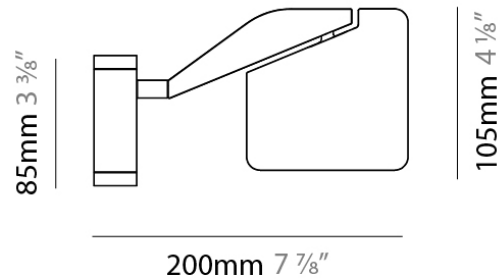

JACKIE SURFACE

D83410-BLK

PROJECT _____

TYPE _____

NOTES _____

QUANTITY _____

DATE _____

GENERAL

Series: Jackie

Brand: Panzeri

Division: Design

Mounting Type: Surface

Mounting Location: Wall

Subcategory: Task

PHYSICAL

Shape: Abstract

Length (mm): 105

Length (in): 4 1/8"

Width (mm): 105

Width (in): 4 1/8"

Height (mm): 105

Height (in): 4 1/8"

Extension (mm): 200

Extension (in): 7 7/8"

Light Distribution: Adjustable / Direct

Weight (kg): 0.525

Weight (lbs): 1.157

Diffuser: Acrylic - satin finish

Fixture Material: Aluminum Die Cast

ELECTRICAL

Input Wattage Range: 10 - 19 W

Lamp Type: LED

Input Wattage (W): 10

Total Output Wattage (W): 8

Dimming: 5-Step Touch Dimming

Driver Included: Yes

Driver Location: Integrated

Driver Type: Constant Current - 120Vac

Driver Class: Class 2

Input Voltage (V): 120

Output Voltage (V): 24

LED

Number of LEDs: 1

Color Temperature (°K): 3000

Max. Delivered Lumen (lm): 526

Nominal Lumen (lm): 600

CRI: >90 CRI

Efficiency (%): 87.667

Efficacy (lm/w): 52.6

Lamp Life (hrs): 50000

OPTICAL

Optic°: Diffused

RATINGS AND CERTIFICATIONS

Certified By: CSA Certified to UL and CSA Standards

IP rating: IP40